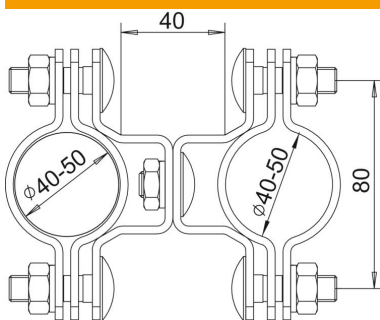

Technical data sheet

isFang support for pipe mounting, \varnothing 40–50 mm

Item number: 5408958

Fastening clip to fasten the insulated support pipes on the structure to be protected or for construction-side pipes of \varnothing 40–50mm.

A2 Stainless steel

Master data

Item number	5408958
Type	isFang TS40-50
Description 1	isFang support
Description 2	for pipe mounting
Manufacturer	OBO
Dimension	\varnothing 40-50mm
Material	Stainless steel, rustproof 1.4301
Smallest sales unit	2
Unit of quantity	Units
Weight	90 kg
Weight unit	kg/100 pairs

Dimensions

Dimension d min.	50 mm
Dimension L	40 mm

Technical data sheet

isFang support for pipe mounting, \varnothing 40–50 mm

Item number: 5408958

Technical specifications

Fit

\varnothing 40–50 mm