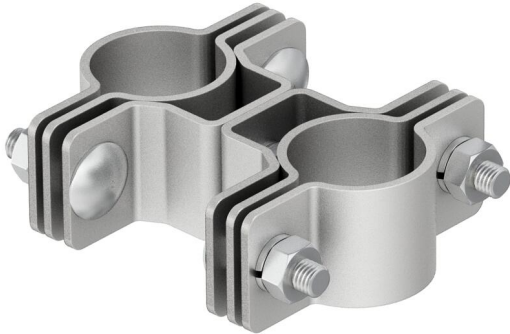

Technical data sheet

isFang support for pipe mounting, \varnothing 40–50 mm

Item number: 5408958

Fastening clip to fasten the insulated support pipes on the structure to be protected or for construction-side pipes of \varnothing 40–50mm.

A2 Stainless steel

Master data

Item number	5408958
Type	isFang TS40-50
Description 1	isFang support
Description 2	for pipe mounting
Manufacturer	OBO
Dimension	\varnothing 40-50mm
Material	Stainless steel, rustproof 1.4301
Smallest sales unit	2
Unit of quantity	Units
Weight	90 kg
Weight unit	kg/100 pairs

Dimensions

Dimension d min.	50 mm
Dimension L	40 mm

Technical data sheet

isFang support for pipe mounting, \varnothing 40–50 mm

Item number: 5408958

Technical specifications

Fit

\varnothing 40–50 mm