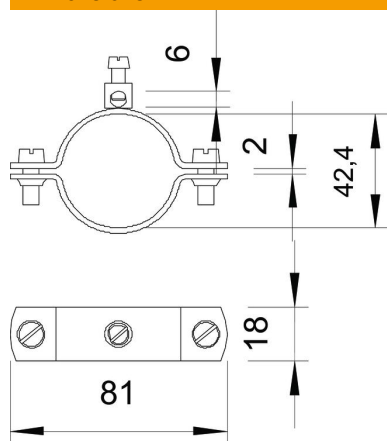

Technical data sheet

Earthing clip, type 925

Item number: 5040132

- For pipes 1/4"-1/2" or Ø 11.5-48.3 mm
- Connection options: conductors to 16 mm² with connecting terminal, riveted with brass and 1 cylinder screw M5 x 12
- To 1/2" with 2 cylinder screws M6 x 16 (G)

St Steel

G Electrogalvanised

Master data

Item number	5040132
Type	925 1 1/4
Description 1	Earthing clamp
Description 2	for cables to 16 mm ²
Manufacturer	OBO
Dimension	1 1/4"
Material	Steel
Surface	Electrogalvanised
Surface standard	EN ISO 19598 / EN ISO 4042
Smallest sales unit	25
Unit of quantity	Units
Weight	7,744 kg
Weight unit	kg/100 pairs

Technical data sheet

Earthing clip, type 925

Item number: 5040132

Dimensions

Dimension A	81 mm
Dimension b	18 mm
Dimension D	42,4 mm
Dimension X	2 mm

Technical specifications

Number of conductors	1
Cross-section of cable to be connected, max.	16 mm ²
Cross-section of cable to be connected, min.	0 mm ²
Clamping range D	1 1/4
Clamping range D, max.	42,4 mm
Clamping range D, min.	40,4 mm