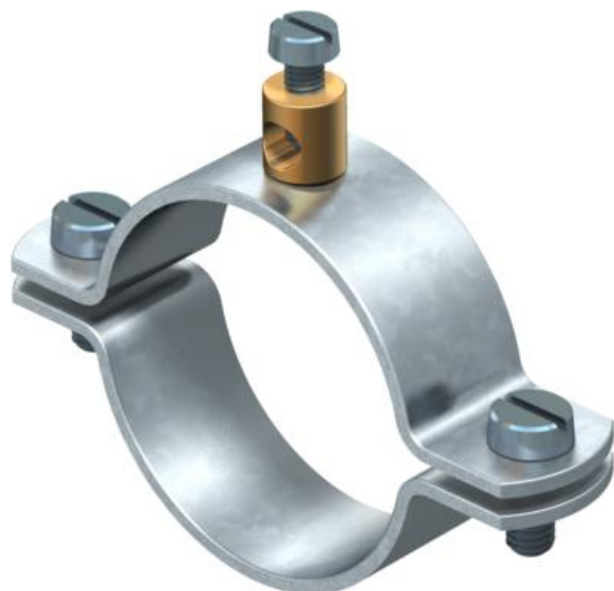

Technical data sheet

Earthing clip, type 925

Item number: 5040132

- For pipes 1/4"-1/2" or Ø 11.5-48.3 mm
- Connection options: conductors to 16 mm² with connecting terminal, riveted with brass and 1 cylinder screw M5 x 12
- To 1/2" with 2 cylinder screws M6 x 16 (G)

St Steel

G Electrogalvanised

Master data

Item number	5040132
Type	925 1 1/4
Description 1	Earthing clamp
Description 2	for cables to 16 mm ²
Manufacturer	OBO
Dimension	1 1/4"
Material	Steel
Surface	Electrogalvanised
Surface standard	EN ISO 19598 / EN ISO 4042
Smallest sales unit	25
Unit of quantity	Units
Weight	7,744 kg
Weight unit	kg/100 pairs

Technical data sheet

Earthing clip, type 925

Item number: 5040132

Dimensions

Dimension A	81 mm
Dimension b	18 mm
Dimension D	42,4 mm
Dimension X	2 mm

Technical specifications

Number of conductors	1
Cross-section of cable to be connected, max.	16 mm ²
Cross-section of cable to be connected, min.	0 mm ²
Clamping range D	1 1/4
Clamping range D, max.	42,4 mm
Clamping range D, min.	40,4 mm