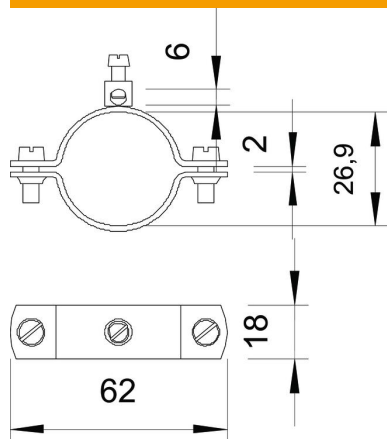

Technical data sheet

Earthing clip, type 925

Item number: 5040094

- For pipes 1/4"-1/2" or Ø 11.5-48.3 mm
- Connection options: conductors to 16 mm² with connecting terminal, riveted with brass and 1 cylinder screw M5 x 12
- To 1 1/2" with 2 cylinder screws M6 x 16 (G)

St Steel

G Electrogalvanised

Master data

Item number	5040094
Type	925 3/4
Description 1	Earthing clamp
Description 2	for cables to 16 mm ²
Manufacturer	OBO
Dimension	3/4"
Material	Steel
Surface	Electrogalvanised
Surface standard	EN ISO 19598 / EN ISO 4042
Smallest sales unit	25
Unit of quantity	Units
Weight	5,316 kg
Weight unit	kg/100 pairs

Technical data sheet

Earthing clip, type 925

Item number: 5040094

Dimensions

Dimension A	62 mm
Dimension b	18 mm
Dimension D	26,9 mm
Dimension X	2 mm

Technical specifications

Number of conductors	1
Cross-section of cable to be connected, max.	16 mm ²
Cross-section of cable to be connected, min.	0 mm ²
Clamping range D	3/4
Clamping range D, max.	26,9 mm
Clamping range D, min.	24,9 mm