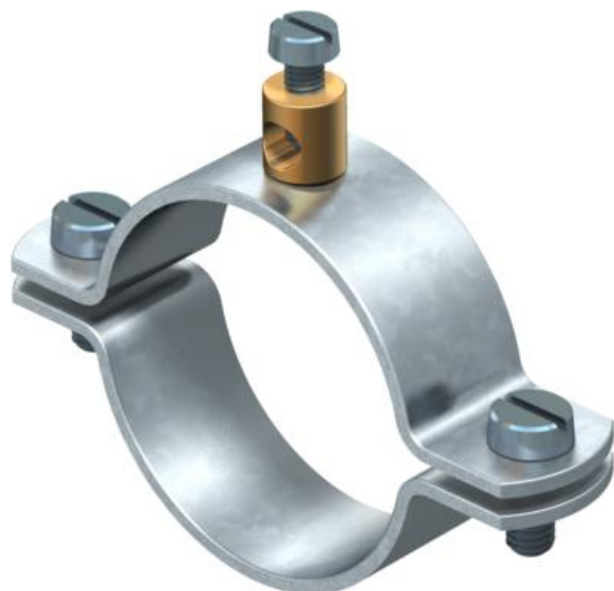

Technical data sheet

Earthing clip, type 925

Item number: 5040094

- For pipes 1/4"-1/2" or Ø 11.5-48.3 mm
- Connection options: conductors to 16 mm² with connecting terminal, riveted with brass and 1 cylinder screw M5 x 12
- To 1 1/2" with 2 cylinder screws M6 x 16 (G)

St Steel

G Electrogalvanised

Master data

Item number	5040094
Type	925 3/4
Description 1	Earthing clamp
Description 2	for cables to 16 mm ²
Manufacturer	OBO
Dimension	3/4"
Material	Steel
Surface	Electrogalvanised
Surface standard	EN ISO 19598 / EN ISO 4042
Smallest sales unit	25
Unit of quantity	Units
Weight	5,316 kg
Weight unit	kg/100 pairs

Technical data sheet

Earthing clip, type 925

Item number: 5040094

Dimensions

Dimension A	62 mm
Dimension b	18 mm
Dimension D	26,9 mm
Dimension X	2 mm

Technical specifications

Number of conductors	1
Cross-section of cable to be connected, max.	16 mm ²
Cross-section of cable to be connected, min.	0 mm ²
Clamping range D	3/4
Clamping range D, max.	26,9 mm
Clamping range D, min.	24,9 mm