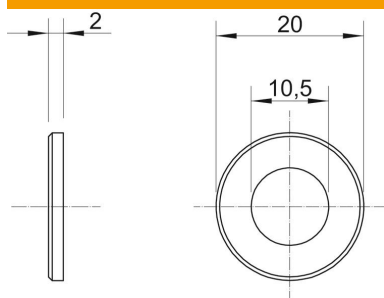

Technical data sheet

Washer

Item number: 3402096

Washer according to DIN 125, shape A, for universal use.

St Steel

G Electrogalvanized

Master data

Item number	3402096
Type	WS M10 D20 G
Description 1	Washer
Manufacturer	OBO
Dimension	M10
Material	Steel
Surface	Electrogalvanized
Surface standard	EN ISO 19598 / EN ISO 4042
Smallest sales unit	100
Unit of quantity	Units
Weight	0,408 kg
Weight unit	kg/100 pairs

Dimensions

Plate thickness	0,08 in
Dimension D	0,79 in
Dimension d	0,41 in
Dimension d	10,5 mm
Dimension d min.	20 mm
Dimension h	2 mm

Technical data sheet

Washer

Item number: 3402096

Technical specifications

Faceted	no
Hardened	no
Thread	M10
Material thickness	2 mm
Hole shape	Round