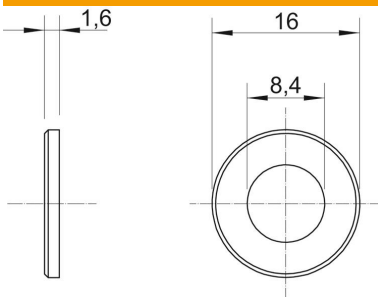

Technical data sheet

Washer

Item number: 3402088

Washer according to DIN 125, shape A, for universal use.

St Steel

G Electrogalvanized

Master data

Item number	3402088
Type	WS M8 D16 G
Description 1	Washer
Manufacturer	OBO
Dimension	M8
Material	Steel
Surface	Electrogalvanized
Surface standard	EN ISO 19598 / EN ISO 4042
Smallest sales unit	100
Unit of quantity	Units
Weight	0,156 kg
Weight unit	kg/100 pairs

Dimensions

Plate thickness	0,06 in
Dimension D	0,63 in
Dimension d	0,33 in
Dimension d	8,4 mm
Dimension d min.	16 mm
Dimension h	1,6 mm

Technical data sheet

Washer

Item number: 3402088

Technical specifications

Faceted	no
Hardened	no
Thread	M8
Material thickness	1,6 mm
Hole shape	Round