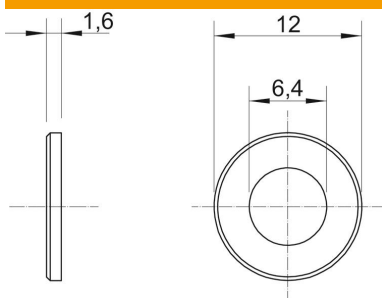

Technical data sheet

Washer

Item number: 3402061

Washer according to DIN 125, shape A, for universal use.

St Steel

G Electrogalvanized

Master data

Item number	3402061
Type	WS M6 D12 G
Description 1	Washer
Manufacturer	OBO
Dimension	M6
Material	Steel
Surface	Electrogalvanized
Surface standard	EN ISO 19598 / EN ISO 4042
Smallest sales unit	100
Unit of quantity	Units
Weight	0,114 kg
Weight unit	kg/100 pairs

Dimensions

Plate thickness	0,06 in
Dimension D	0,47 in
Dimension d	0,25 in
Dimension d	6,4 mm
Dimension d min.	12 mm
Dimension h	1,6 mm

Technical data sheet

Washer

Item number: 3402061

Technical specifications

Faceted	no
Hardened	no
Thread	M6
Material thickness	1,6 mm
Hole shape	Round